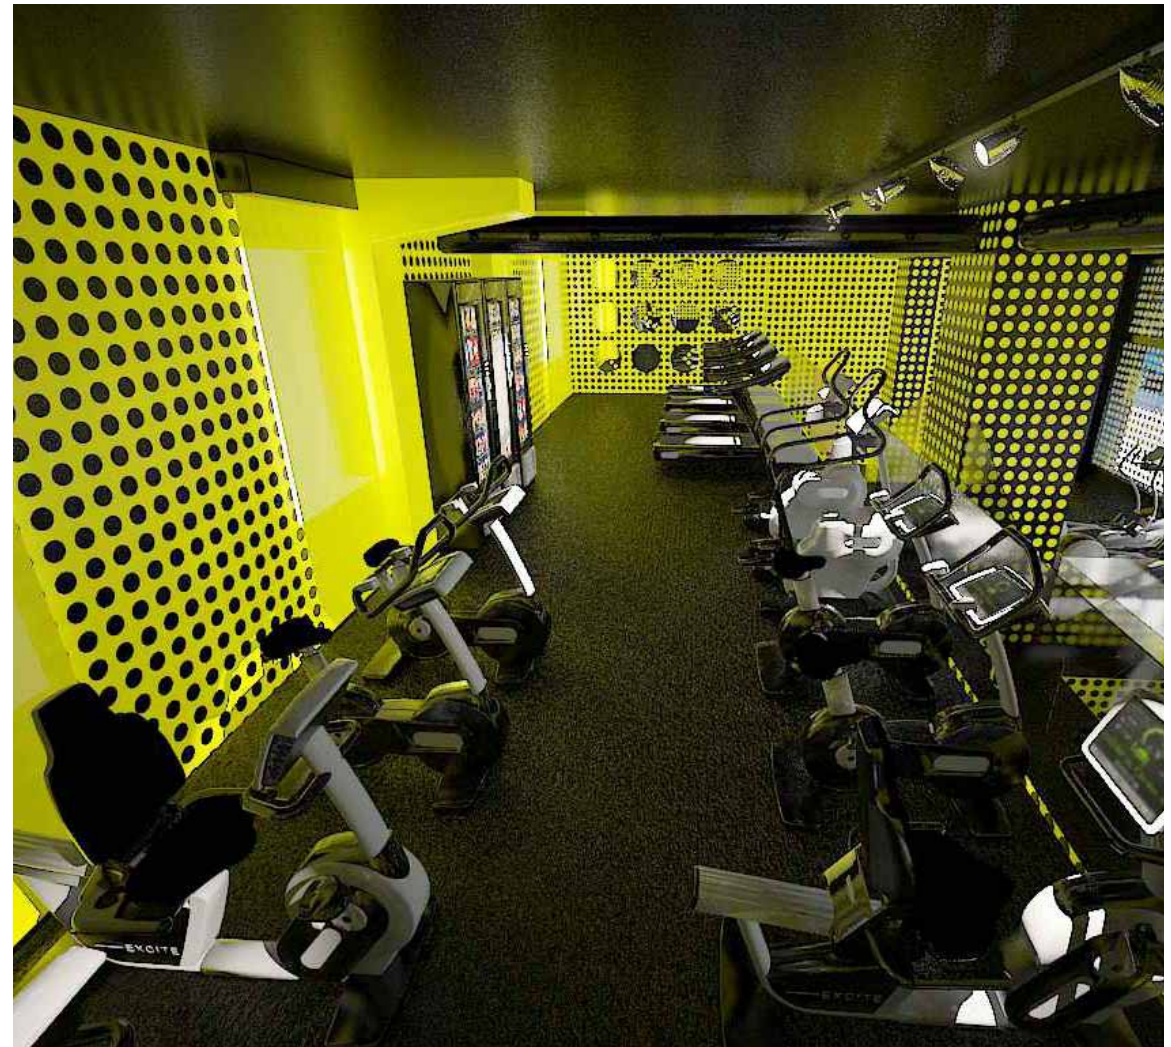

## Gym Fit Express - Palestra Fit Express

Milano

concept design:

Studio Simone Micheli Architectural Hero

Realizzazione "chiavi in mano" e allestimento arredi su misura.

*Complete realization of tailor made furnishings.*