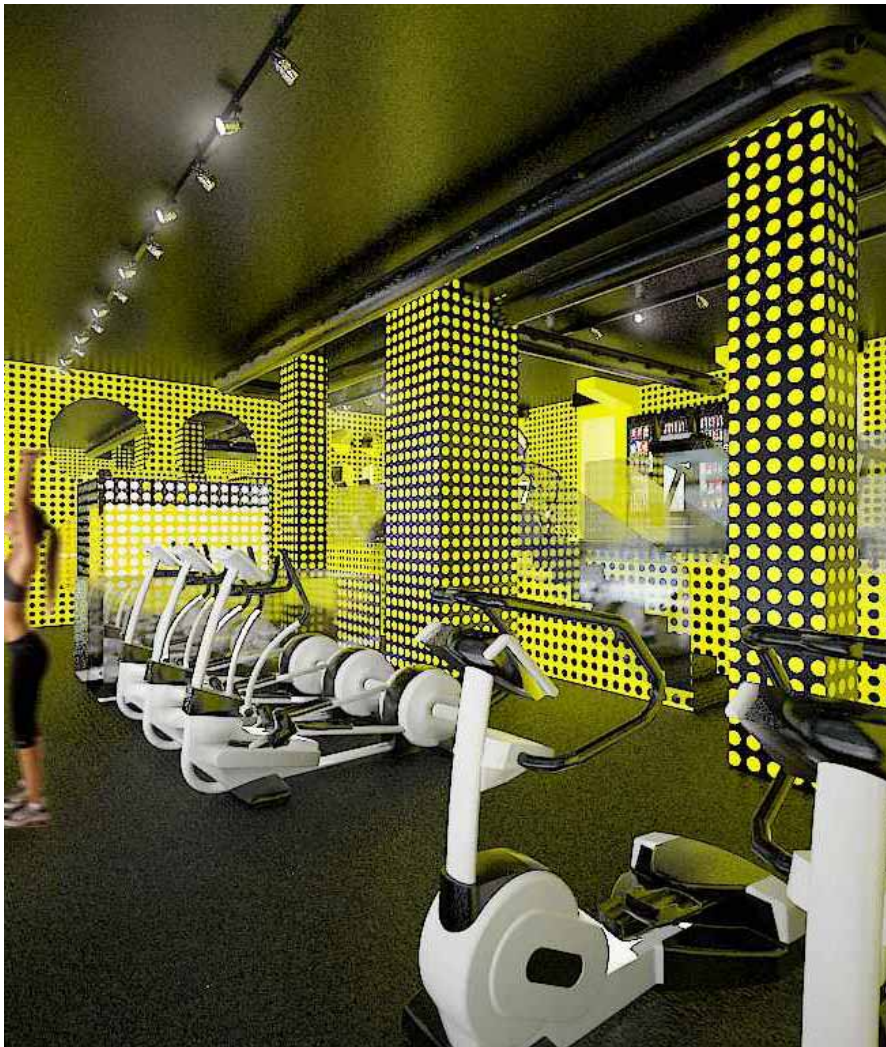

## Gym Fit Express - Palestra Fit Express

Milano

concept design:

Studio Simone Micheli Architectural Hero

Realizzazione "chiavi in mano" e allestimento arredi su misura.

*Complete realization of tailor made furnishings.*