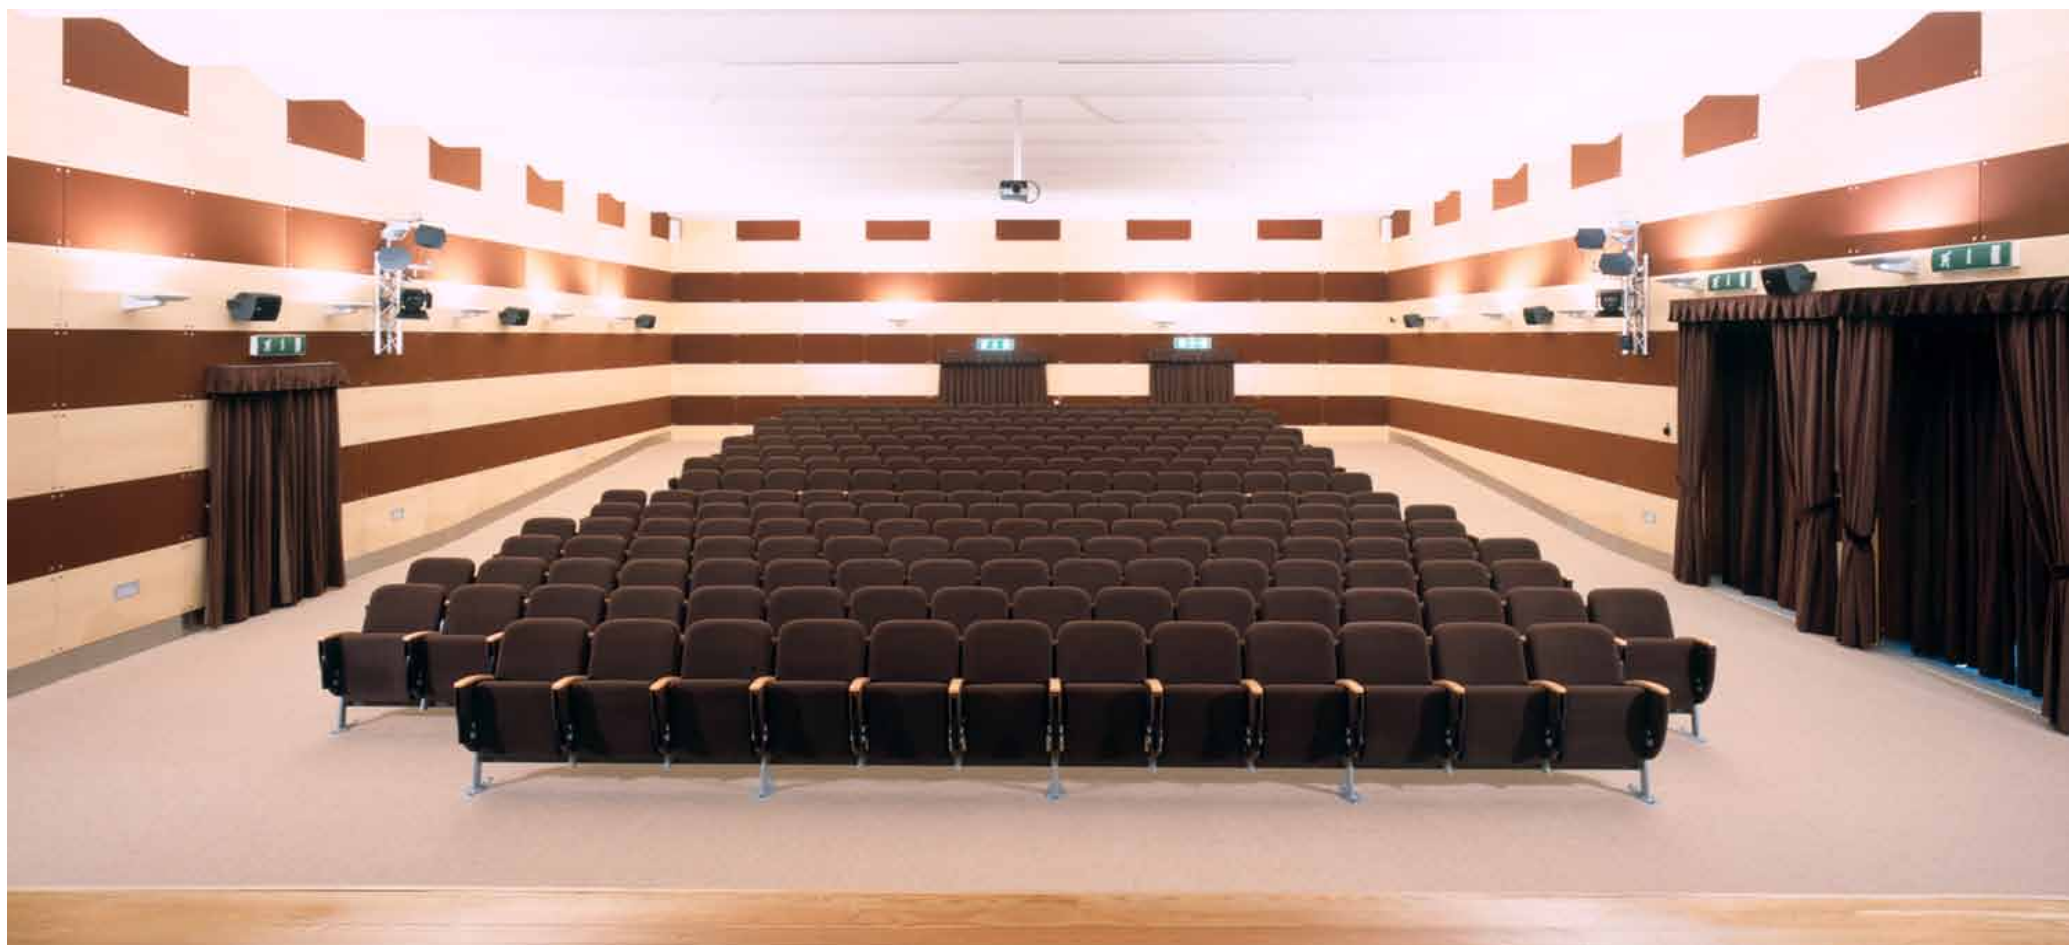

particolare sedute
detail archair

concept design:

Studio Tecnico Modular

Progettazione e realizzazione e allestimento di arredi su misura
controsoffittie tendaggi e sedute.

*Design and realization and installation of taylor made furnishings, chairs,
false ceiling and drapery.*