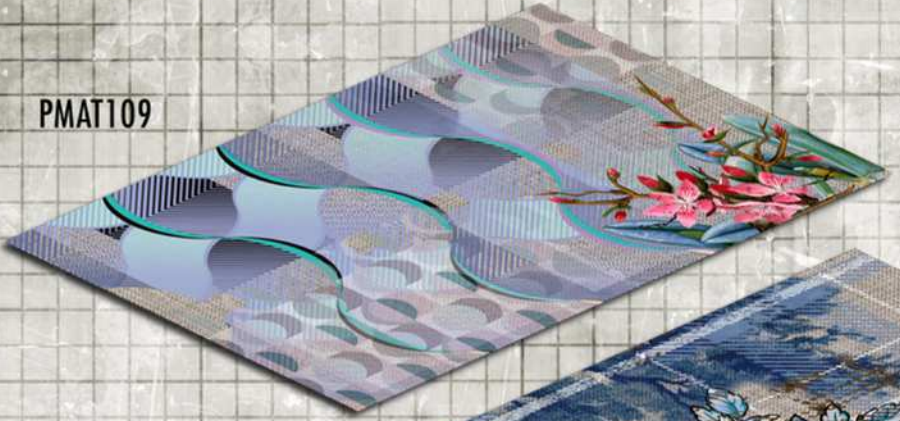

N.10.

Handwritten notes in cursive script, including names like "Dorina" and "Lourdes", and dates like "1985". A circular postmark stamp is visible with the text "HOLU AUG 3".

PMAT109

size cm 50x35