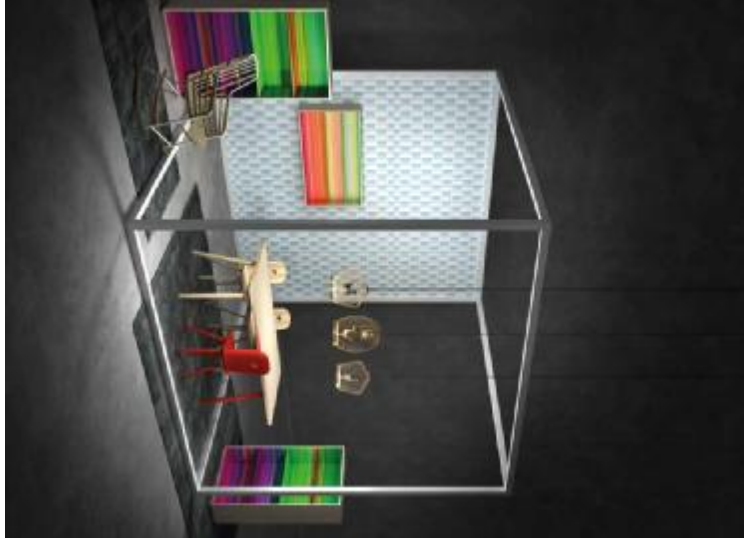

www.casamania.it

STUDIO26

TWEE T.
design Jake Phipps
2014

NEWS
2014